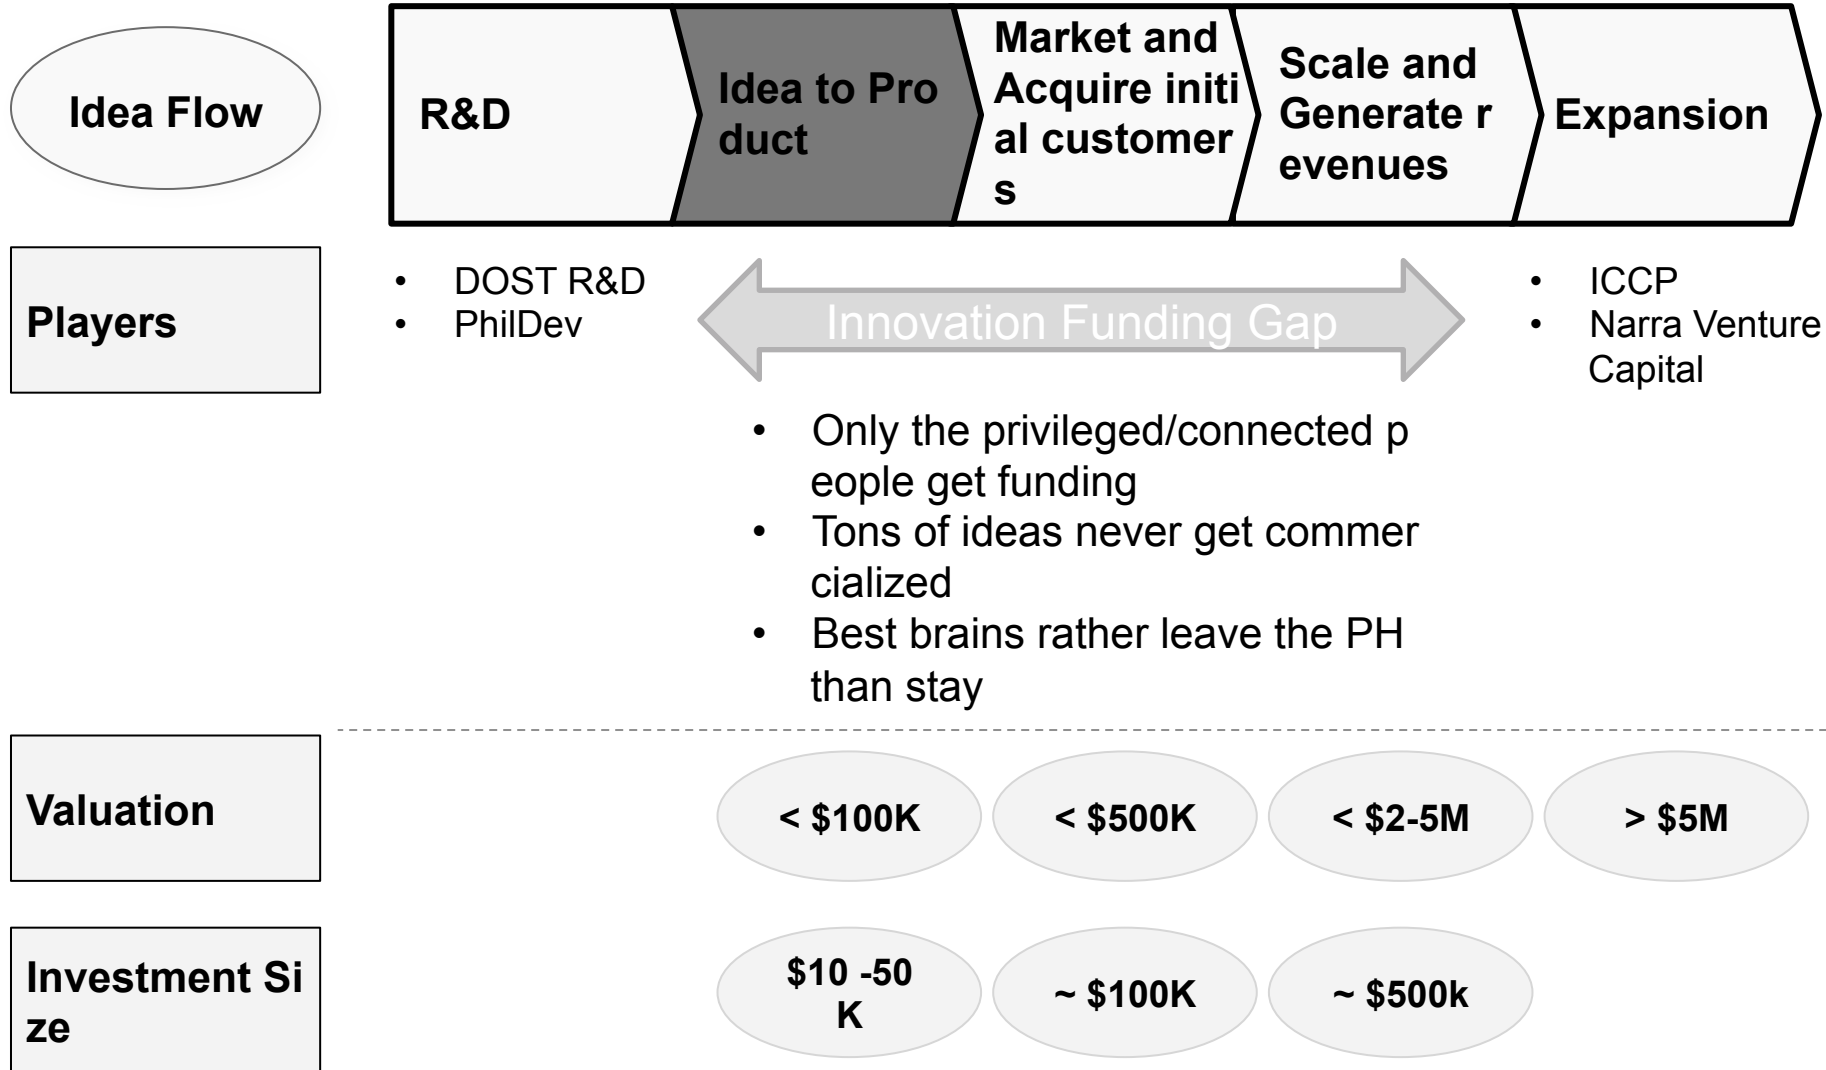

# *Real World Issues, Real World Problems*

25% are below the poverty line

01

# *Real World Issues, Real World Problems*

12% of GDP  
30% of employment

# This was the innovation ecosystem in the PH in 2011

- **Origin: Start-up Round Table Gathered by**
- **DOST ICTO. Started in 2013.**
- **Issues and Challenges**
- **Mapping out of Ecosystem**
- **Recommendations of What to do in 5 years**
- **Looking at the Goals for the Start-up World by 2020**

# Unleash the Ecosystem Through Funding

The banner features the Ideaspace logo in the top left corner. The navigation menu in the top right includes 'PROGRAMS', 'STARTUPS', 'TEAM', and 'APPLY'. The main headline reads 'CAN YOU SURVIVE A *STARTUP?*' in large, bold, red and black text. Below this, the text says 'IGNITE THE FLAME GET IN THE RACE AND JOIN THE 2017'. The bottom left contains the 'ideaspace startup competition' logo with the tagline 'It's worth your all'. On the right side, there is a photograph of a male athlete in a blue and red uniform running, with a semi-transparent blue overlay of his figure behind him. A white downward-pointing arrow is centered at the bottom of the banner.