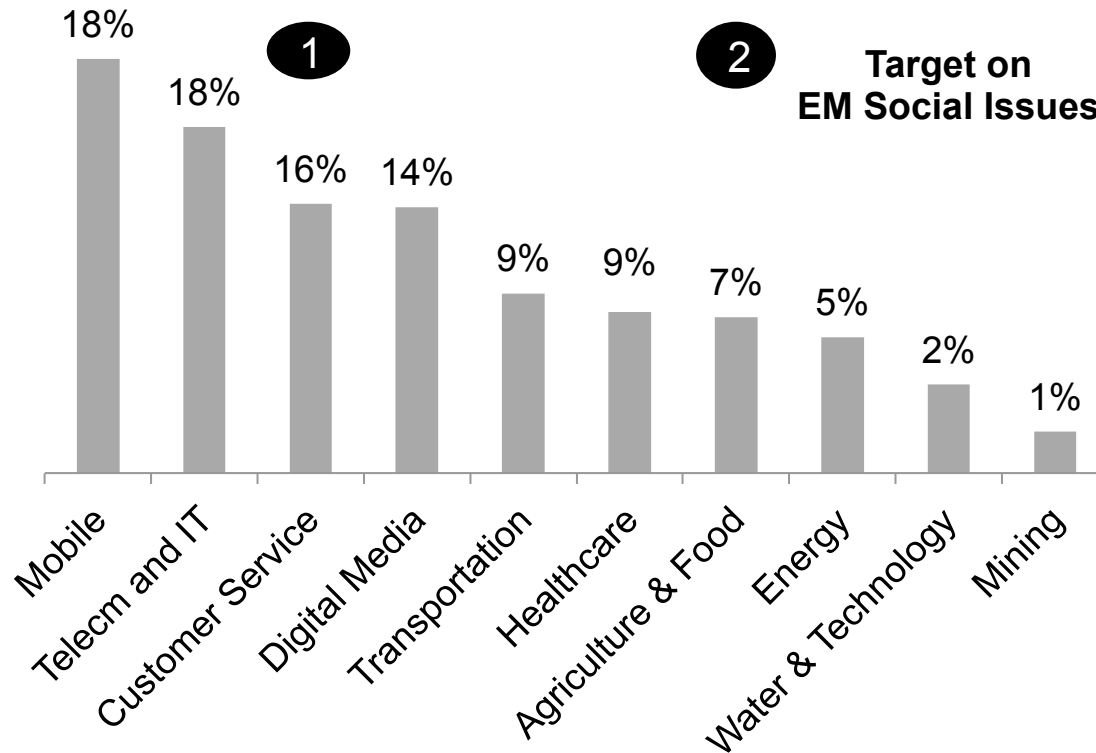

# SWOT in 2015 – A lot of Opportunities and Challenges

# Unleash the Ecosystem Through Funding

The banner features the Ideaspace logo in the top left corner. The navigation menu in the top right includes 'PROGRAMS', 'STARTUPS', 'TEAM', and 'APPLY'. The main headline reads 'CAN YOU SURVIVE A *STARTUP?*' in large, bold, red and black text. Below this, the text says 'IGNITE THE FLAME GET IN THE RACE AND JOIN THE 2017'. The bottom left contains the 'ideaspace startup competition' logo with the tagline 'It's worth your all'. On the right side, there is a photograph of a male athlete in a blue and red uniform running, with a semi-transparent blue overlay of his figure behind him. A white downward-pointing arrow is centered at the bottom of the banner.

# Profile of Ideas in 2015 – Solution to EM challenges

**Category of Idea**  
(Based on submissions: Top 2 box)

**Target on EM Social Issues**

- 1 Strong **mobile** solutions using mobile app and software
- 2 Impact Innovation presence to solve prominent **emerging markets issues**